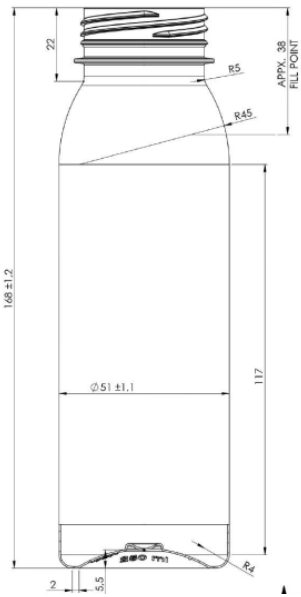

Slim Bobby 250

General info

Item no. (SKU):	
Family / Range:	MISC
Capacity:	250ml
Neck:	38mm 3-Start
Weight:	18
Shape:	Round
Material:	PET
Colour:	All Colours Available
Print Areas:	N/A
Country of Origin:	Lithuania

Packaging Info

Packed in Boxes

Box Dimensions (mm):	594 x 394 x 448
Quantity per box (pcs):	
Boxes per pallet (pcs):	
Quantity per pallet (pcs):	
Net weight (kg):	
Gross weight (kg):	
Pallet height (mm):	2400

Packed in PE bags on trays (Full pallet)

Tray dimensions (mm):	1200 x 800 x 50
Quantity per tray (pcs):	374
Quantity per PE bag (pcs):	187
PE bags per tray (pcs):	2
Trays per pallet (pcs):	13
Quantity per pallet (pcs):	4862
Net weight (kg):	88
Gross weight (kg):	103
Pallet height (mm):	2400